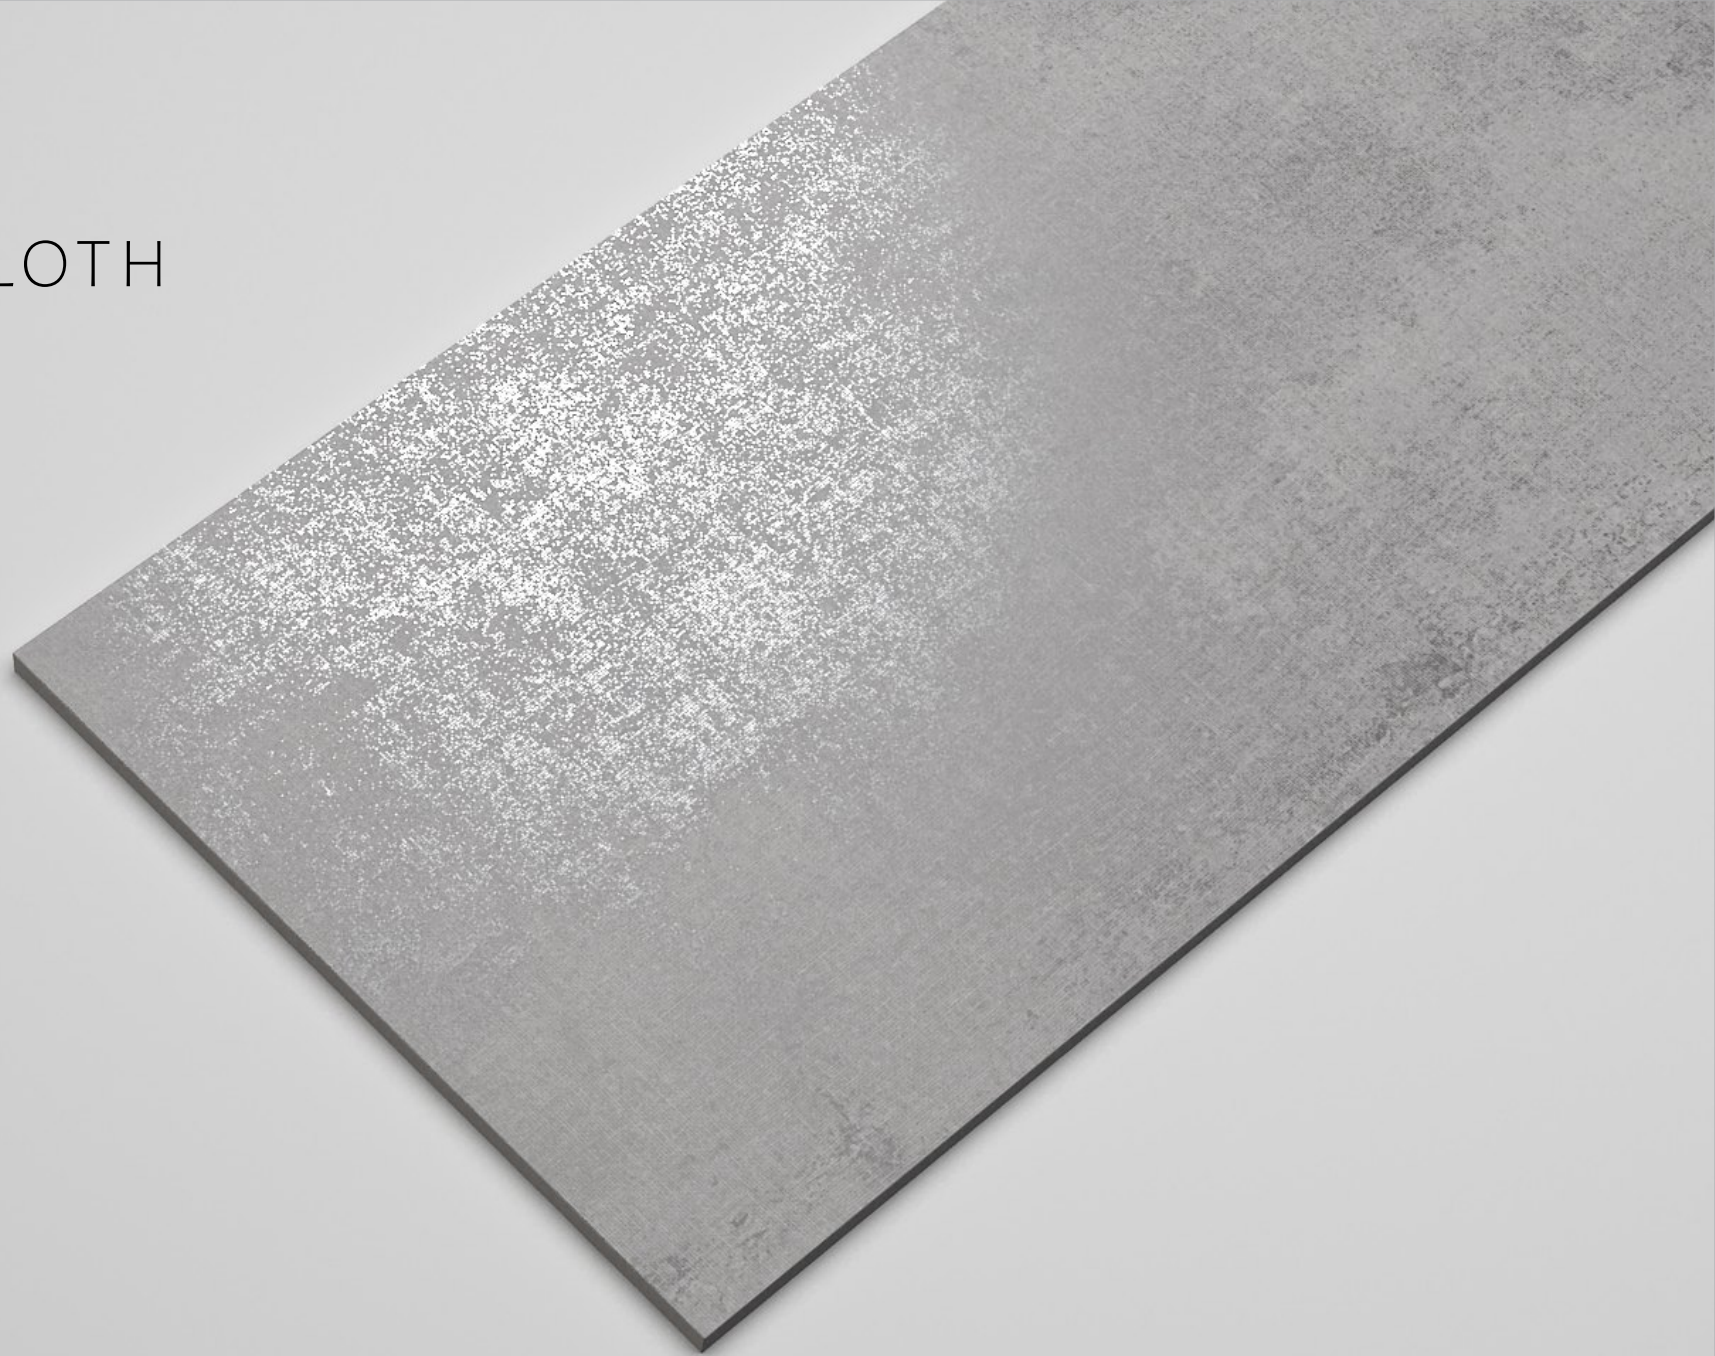

Available **Formats:**

**600x
1200mm**

● Finish: **CARVING (R9 Surface) / RUSTIC**

SACKCLOTH
SILVER

† SACKCLOTH
SILVER

Lemzon[®]
MAGNIFICAT SURFACE

Available **Formats:**

**600x
1200mm**