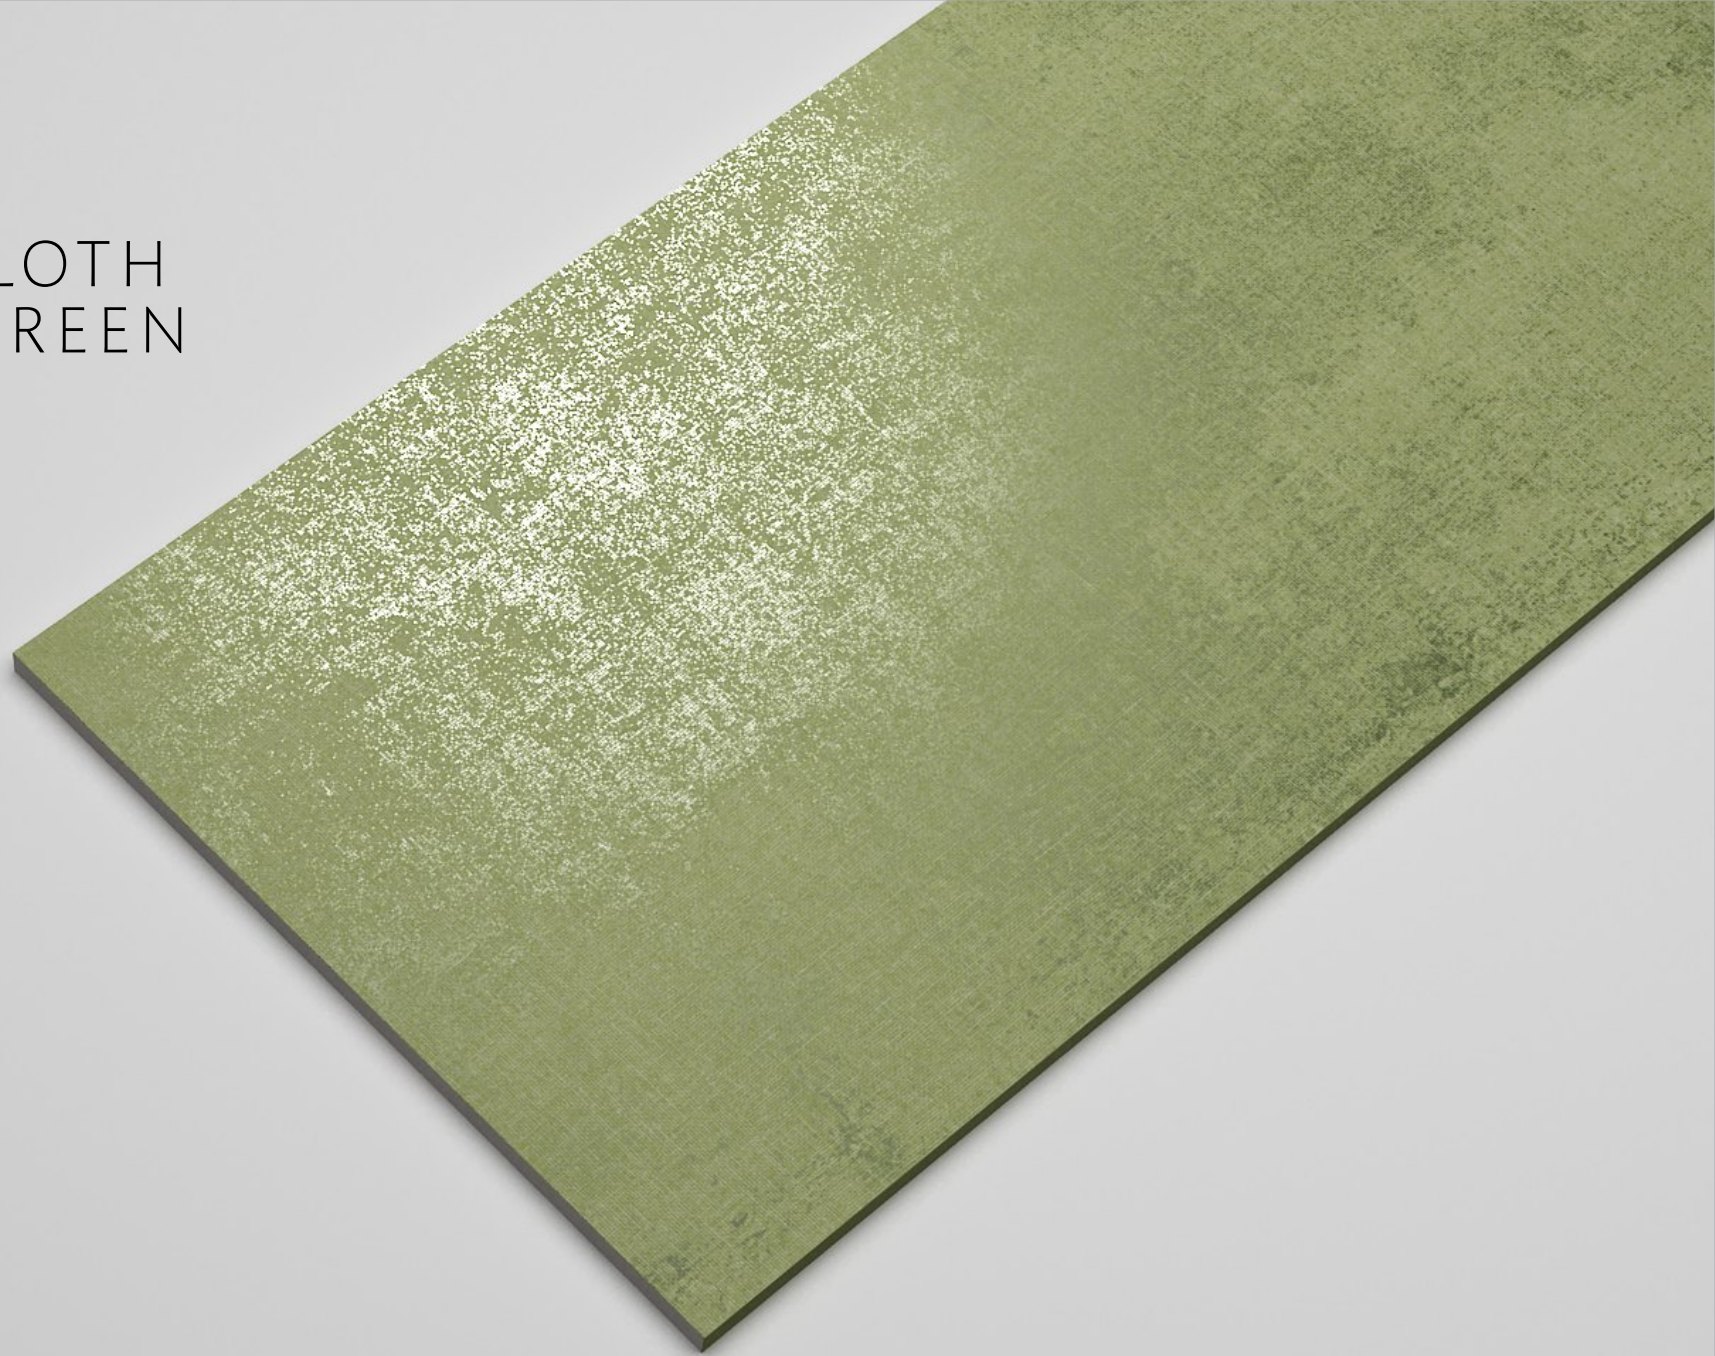

● Finish: **CARVING (R9 Surface) / RUSTIC**

SACKCLOTH
CANARY

† SACKCLOTH
CANARY

Lemzon[®]
MAGNIFICAT SURFACE

Available **Formats:**

**600x
1200mm**

● Finish: **CARVING (R9 Surface) / RUSTIC**

SACKCLOTH
MOSSGREEN