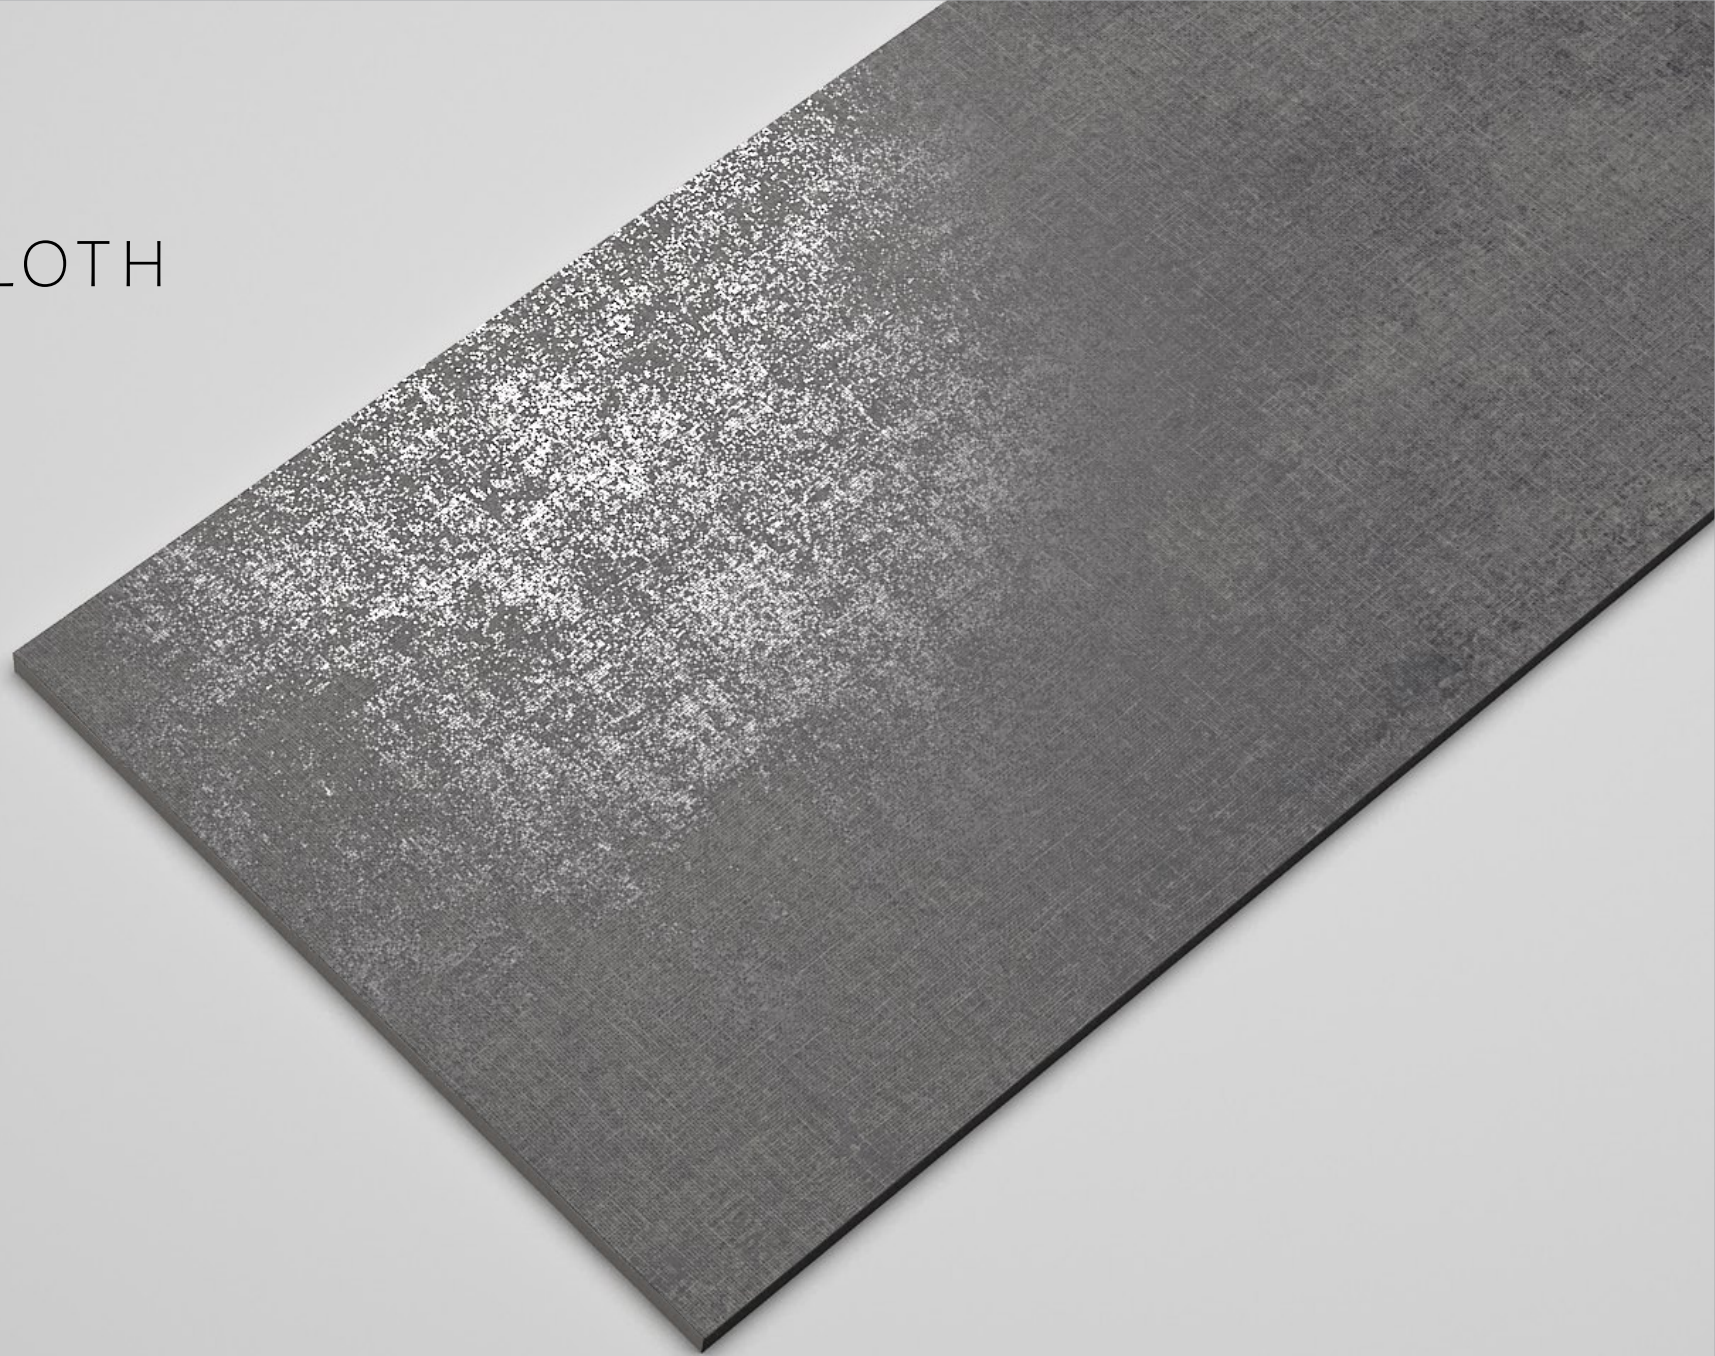

Lemzon[®]
MAGNIFICAT SURFACE

granul
collection

IS 15622:2017

CML-7900104911

The
beautiful
luxurious *Art*

SACKCLOTH
BLACK

† SACKCLOTH
BLACK

Lemzon[®]
MAGNIFICAT SURFACE

Available **Formats:**

**600x
1200mm**

● Finish: **CARVING (R9 Surface) / RUSTIC**

SACKCLOTH
SILVER

† SACKCLOTH
SILVER

Lemzon[®]
MAGNIFICAT SURFACE

Available **Formats:**

**600x
1200mm**