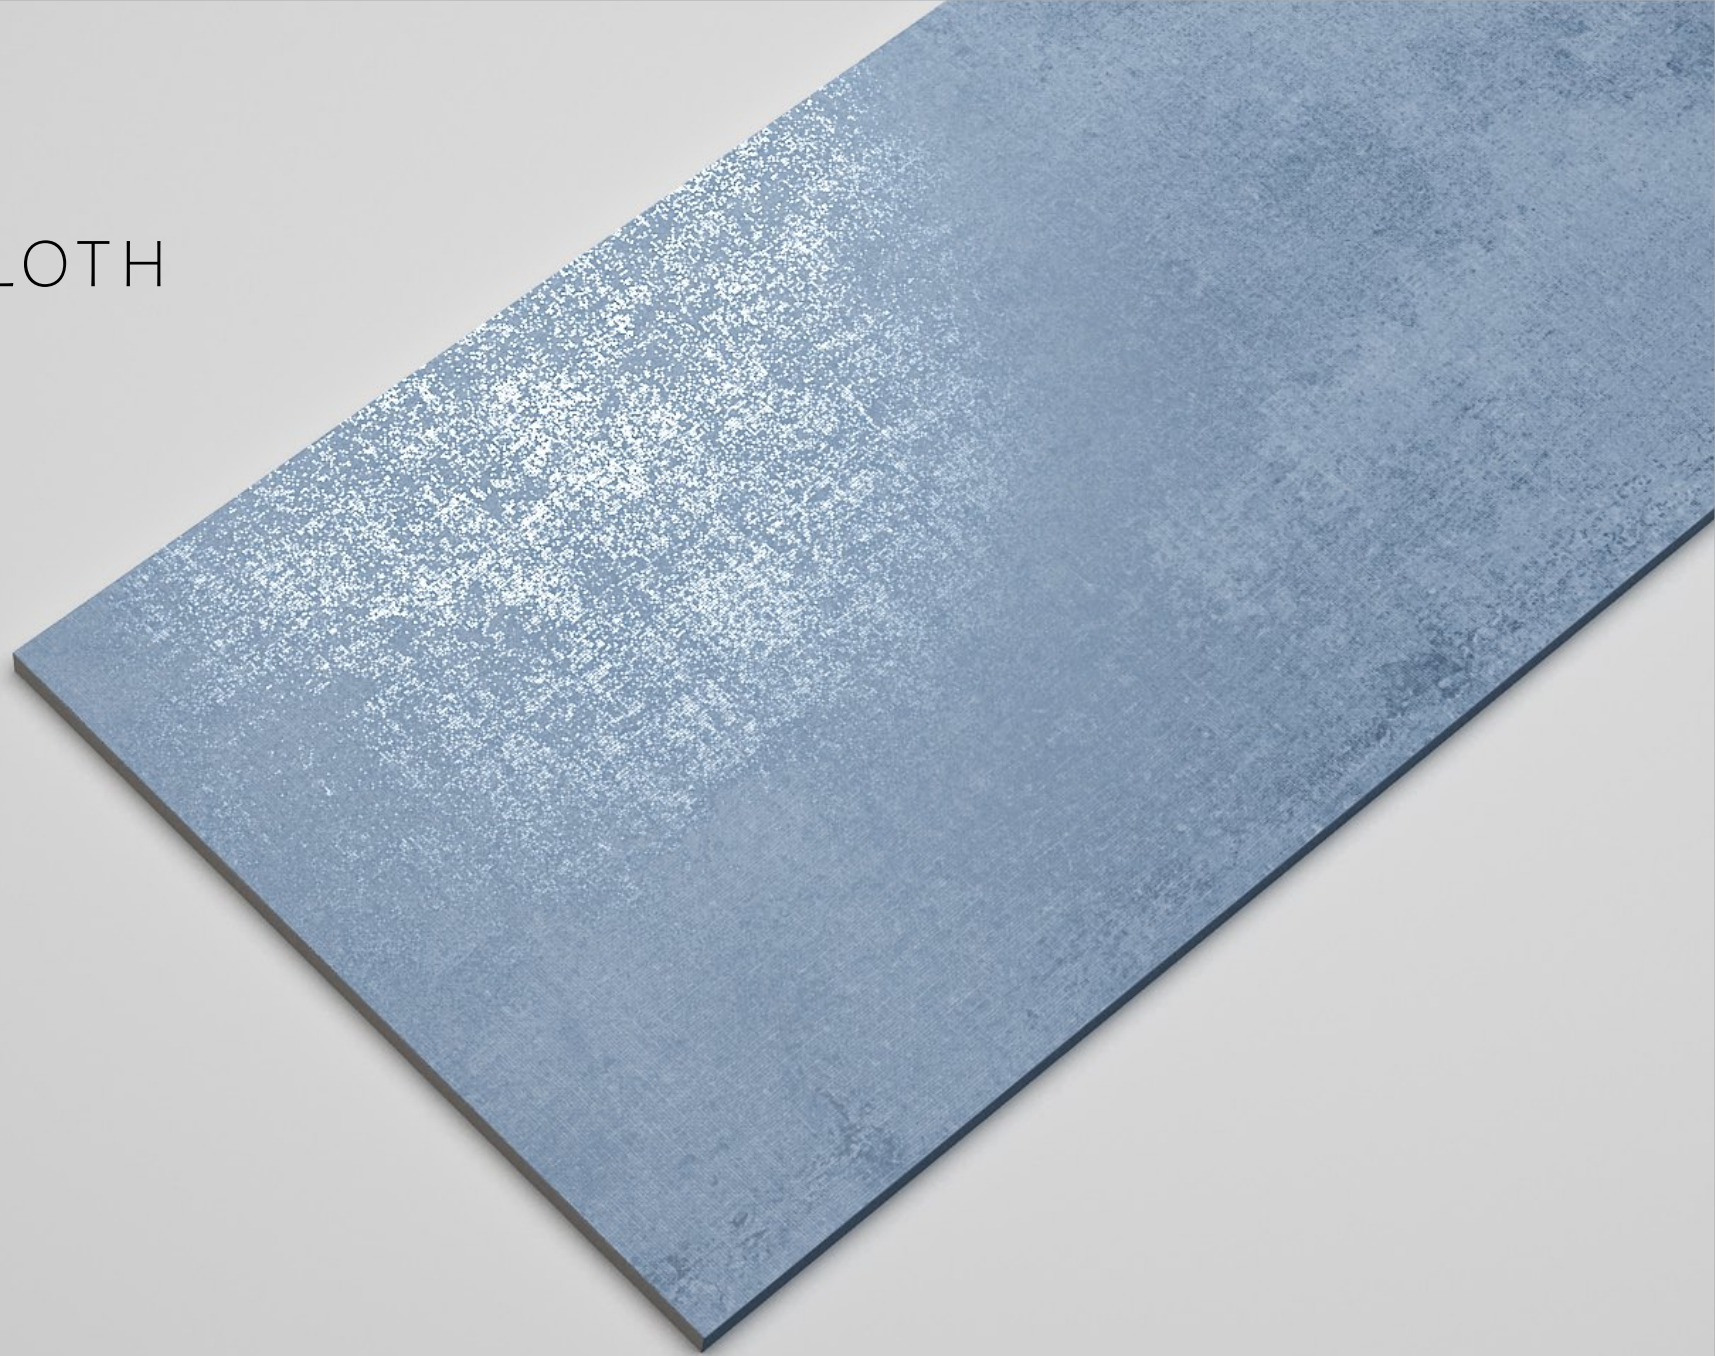

Available **Formats:**

**600x
1200mm**

● Finish: **CARVING (R9 Surface) / RUSTIC**

SACKCLOTH
SKY

† SACKCLOTH
SKY

Lemzon[®]
MAGNIFICAT SURFACE

Available **Formats:**

**600x
1200mm**