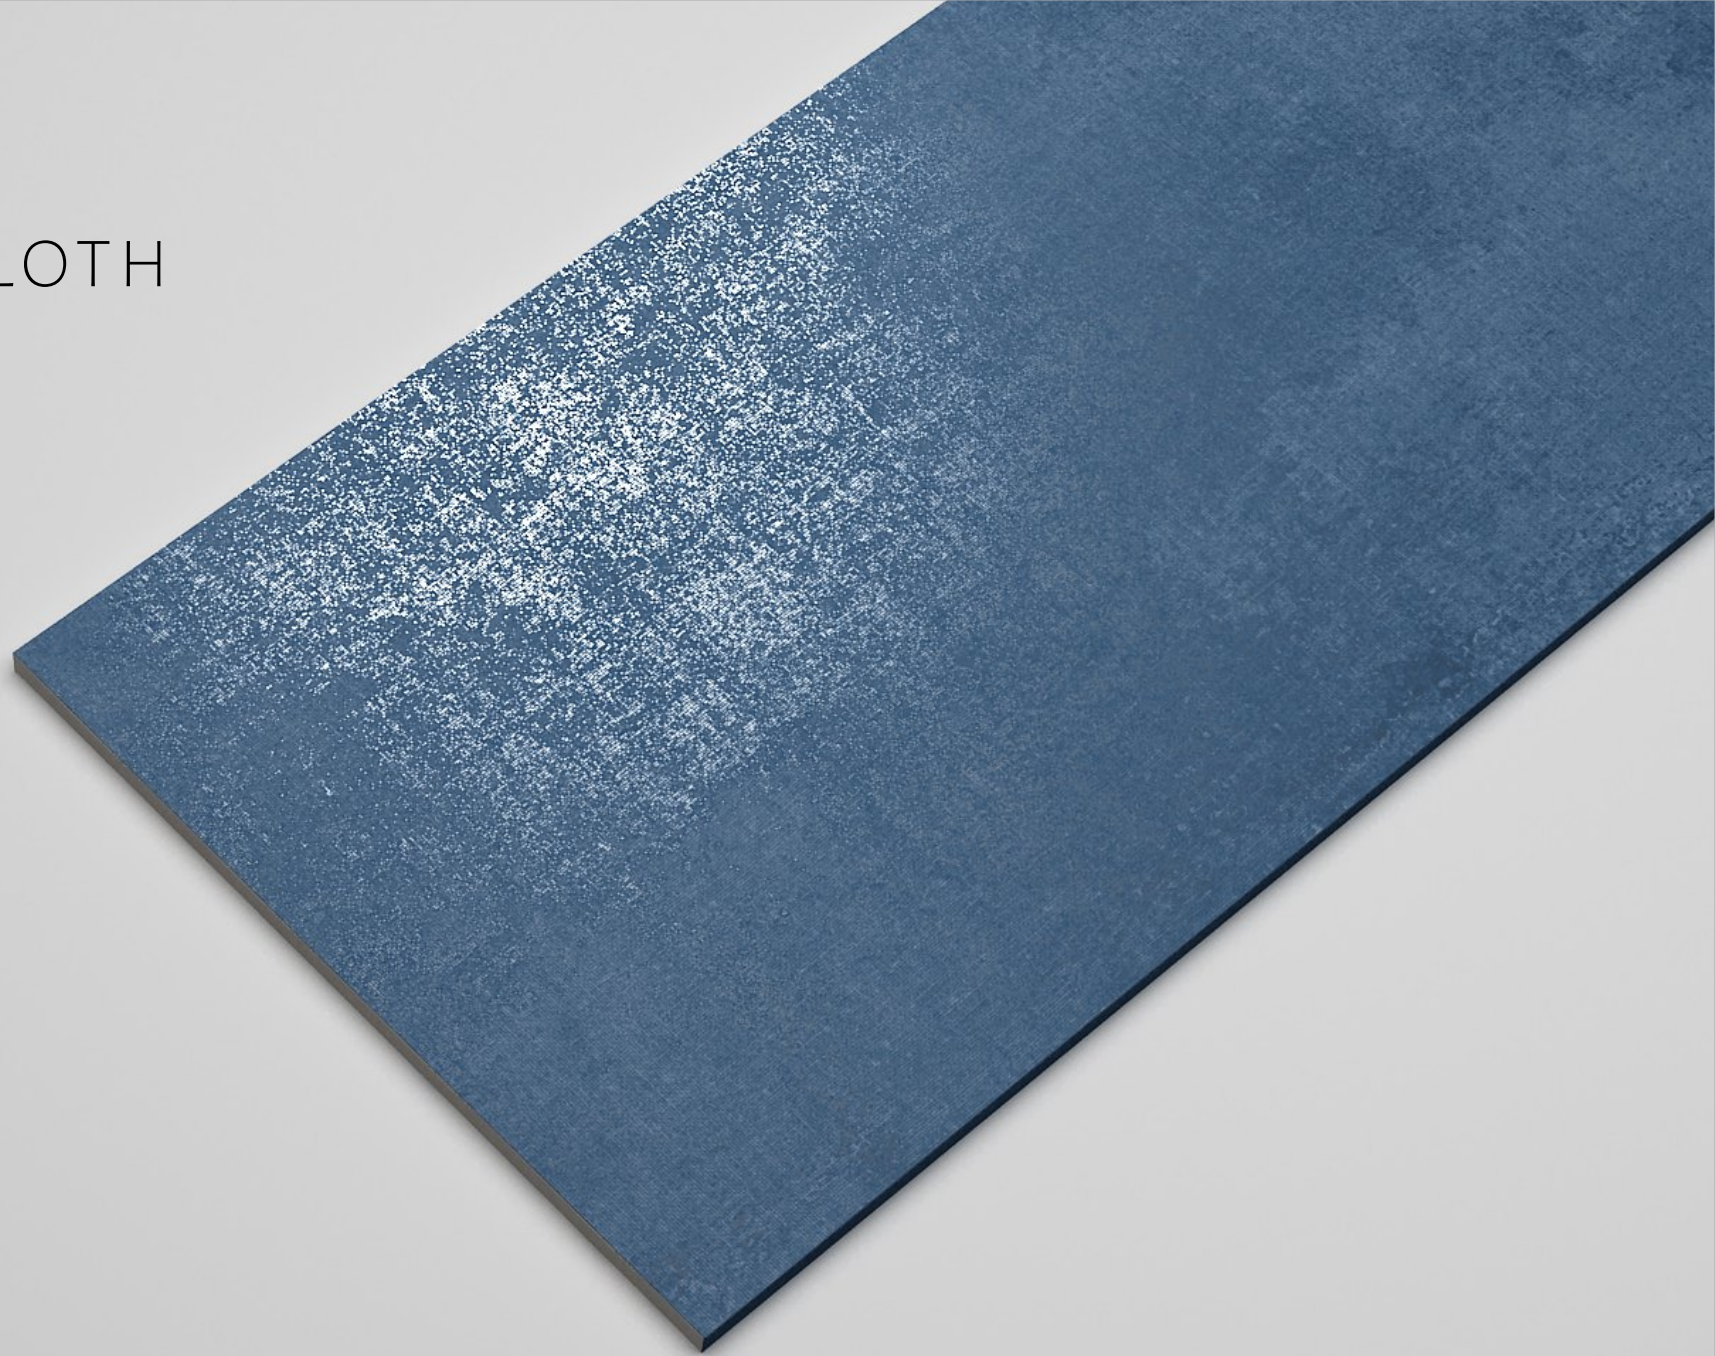

† SACKCLOTH
BLUE

Lemzon[®]
MAGNIFICAT SURFACE

Available **Formats:**

**600x
1200mm**

● Finish: **CARVING (R9 Surface) / RUSTIC**

SACKCLOTH
OCEAN

† SACKCLOTH
OCEAN

Lemzon[®]
MAGNIFICAT SURFACE