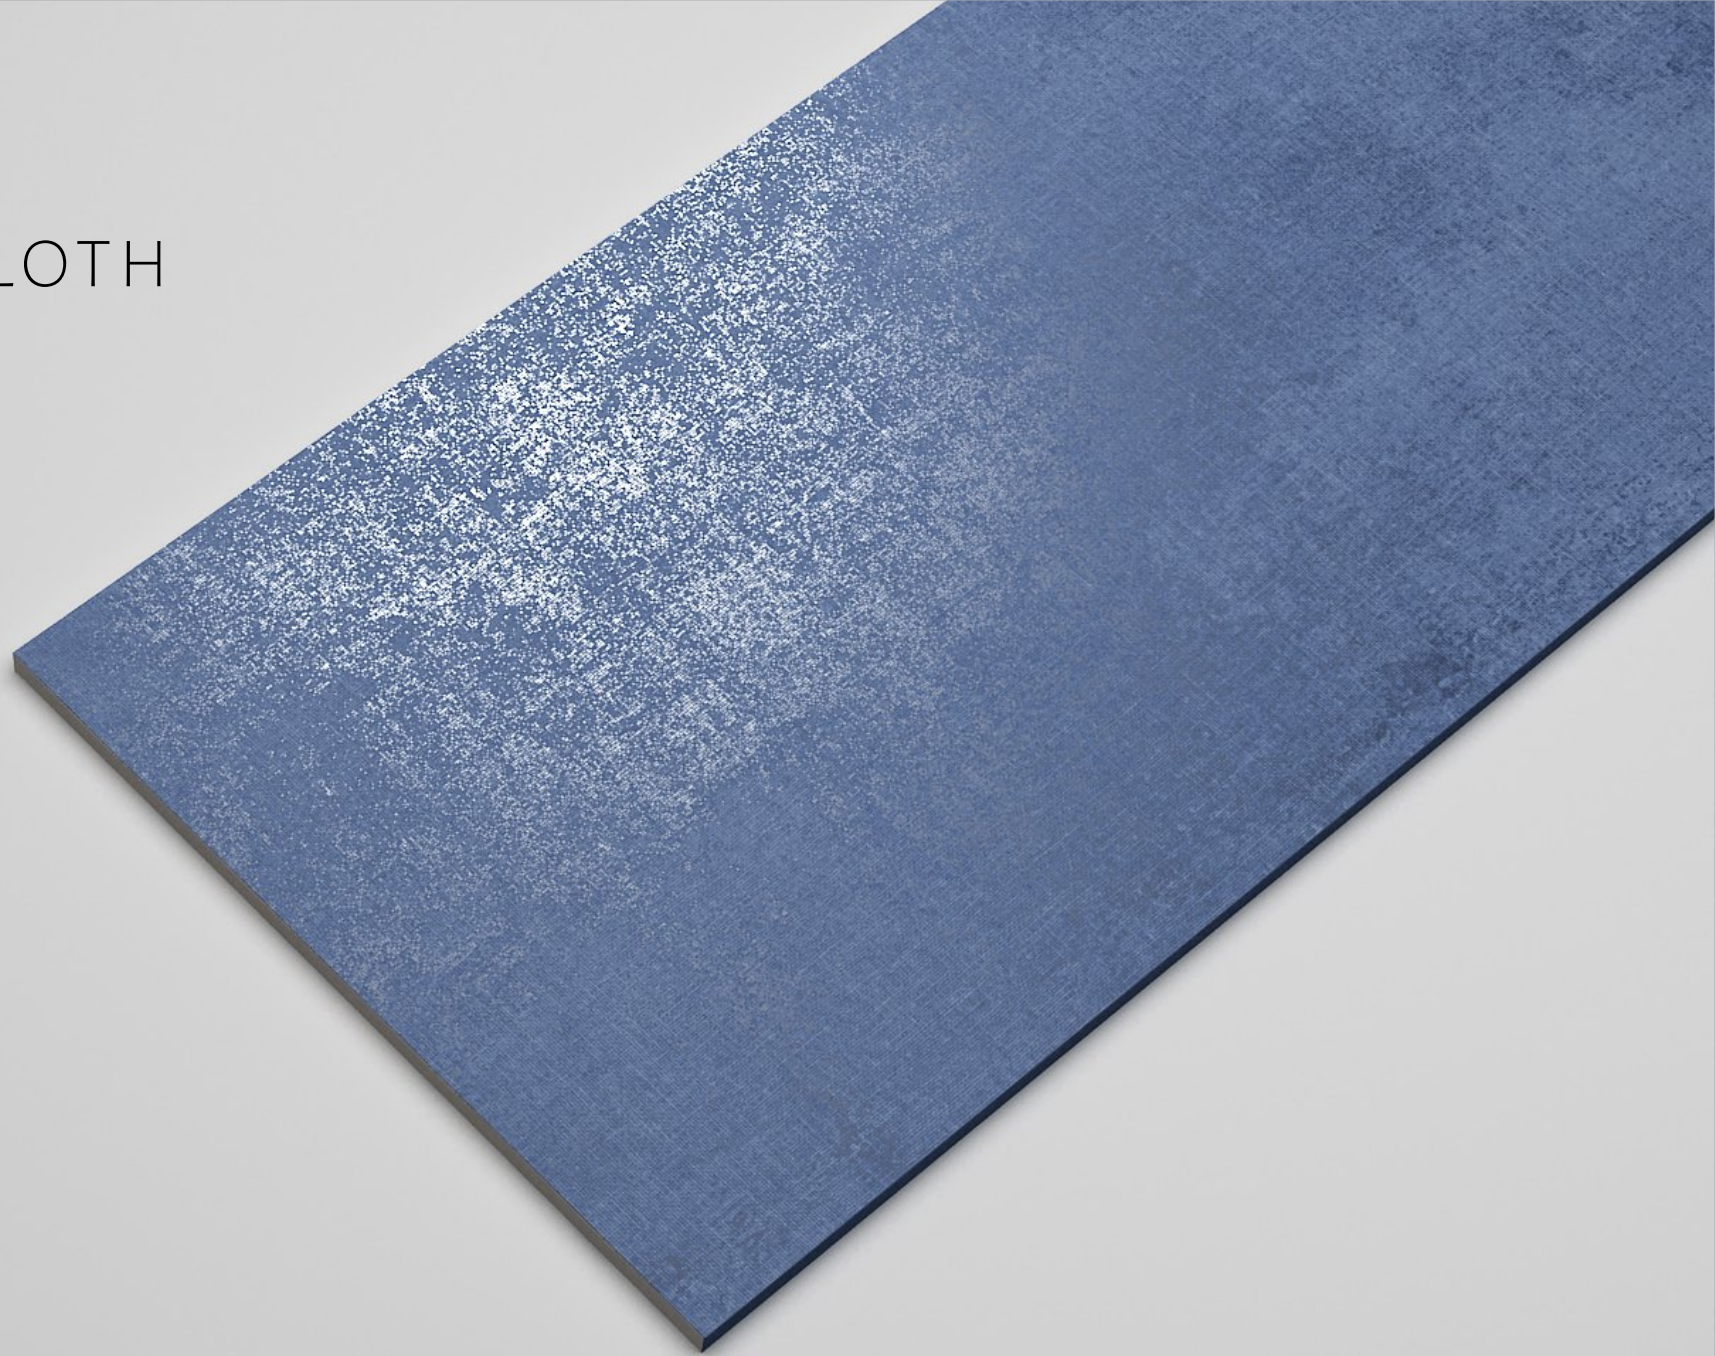

† SACKCLOTH
BLUE

Lemzon[®]
MAGNIFICAT SURFACE

Available **Formats:**

**600x
1200mm**

● Finish: **CARVING (R9 Surface) / RUSTIC**

SACKCLOTH
OCEAN

† SACKCLOTH
OCEAN

Lemzon[®]
MAGNIFICAT SURFACE